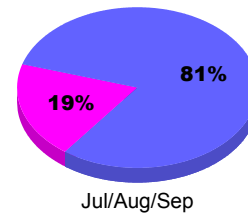

Membership Results
2011-2012

Membership
2010-2011

Month	Net Memb Goal	Actual New Memb	Actual Dropped Memb	Gain/Loss of Memb	Gain/Loss of Memb
Jul/Aug/Sep		530	-177	353	122
Totals		530	-177	353	122

Membership Results 2011-2012

Goal, New, Dropped, Gain/Loss

Comparison of Membership Gain/Loss

Current Year Compared to the Previous Year

Gender Comparison 2011-2012

Male Female