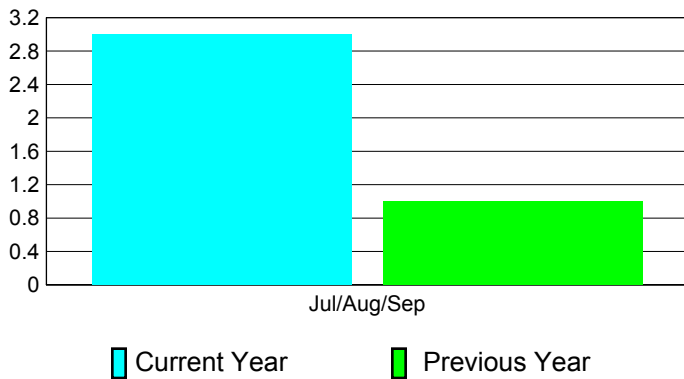

Club Results 2011-2012

Goal, New, Dropped, Gain/Loss

Comparison of Club Gain/Loss

Current Year Compared to the Previous Year

YTD Status Quo Clubs 2011-2012

Status Quo Clubs Compared to Status Quo Members

MEMBERSHIP