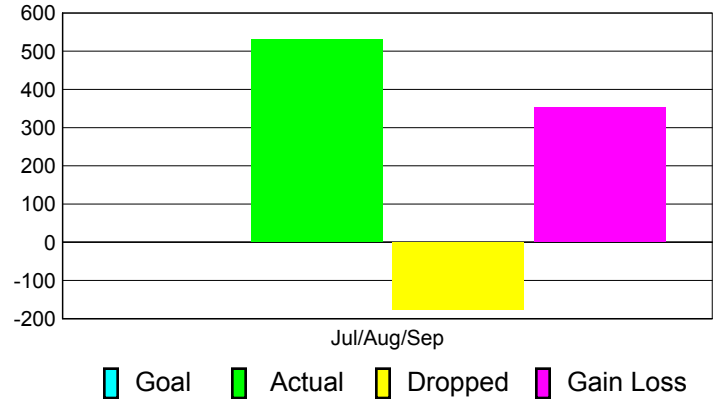

Membership Results 2011-2012

Goal, New, Dropped, Gain/Loss