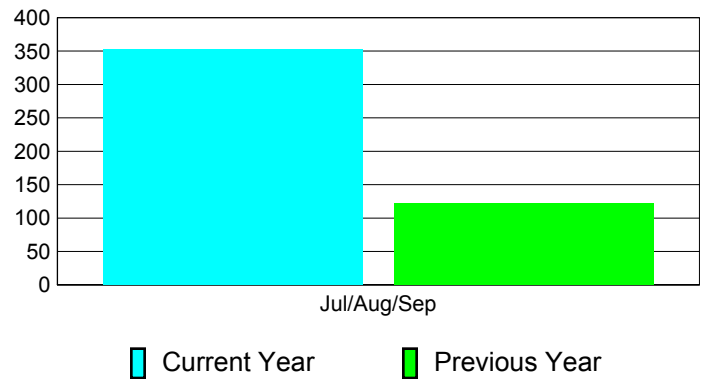

Comparison of Membership Gain/Loss

Current Year Compared to the Previous Year