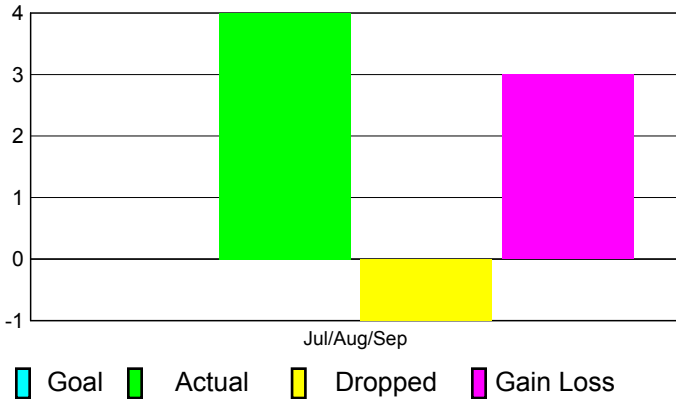

2011-2012 GMT Reports for District (or Undistricted) **District 355 A**

GMT: **BYEONG-DEOK KIM**

Location: **REPUBLIC OF KOREA**

GMT CA: **5**

CLUBS

Club Results
2011-2012

Clubs
2010-2011

Month	New Club Goal	Actual New Clubs	Actual Dropped Clubs	Gain/Loss of Clubs	Gain/Loss of Clubs
Jul/Aug/Sep		4	-1	3	1
Totals		4	-1	3	1

Club Results 2011-2012

Goal, New, Dropped, Gain/Loss

Comparison of Club Gain/Loss

Current Year Compared to the Previous Year

YTD Status Quo Clubs 2011-2012

Status Quo Clubs Compared to Status Quo Members

MEMBERSHIP